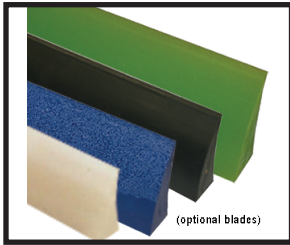

# - SABER CHANNEL MOUNT® (SCM)

Saber

Saber

(Twister Tensioner)

Arch

(Twister Tensioner®)

( 4 1/2)

ARCH ENVIRONMENTAL