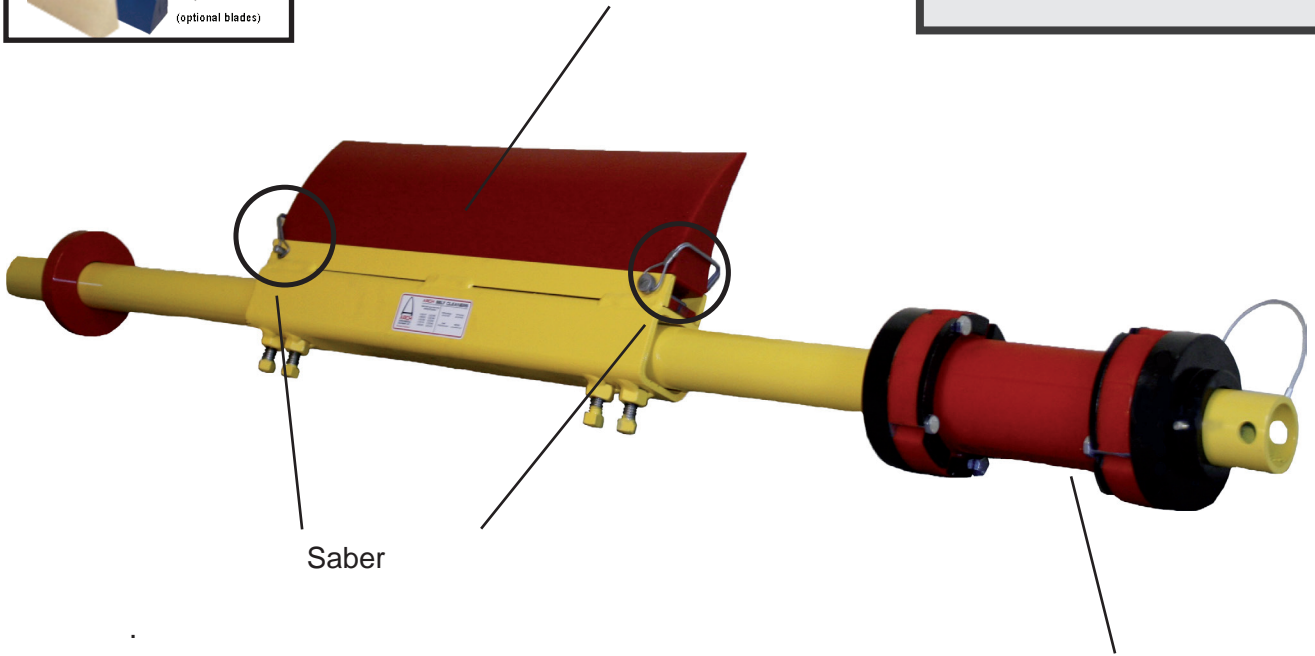

# - SABER CHANNEL MOUNT® (SCM)

Saber

Saber

(Twister Tensioner)

Arch

(Twister Tensioner®)

( 4 1/2)

ARCH ENVIRONMENTAL