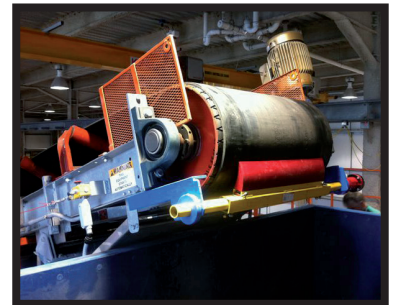

# - SABER CHANNEL MOUNT® (SCM)

Saber

Saber

(Twister Tensioner)

Arch

(Twister Tensioner®)

( 4 1/2)

ARCH ENVIRONMENTAL